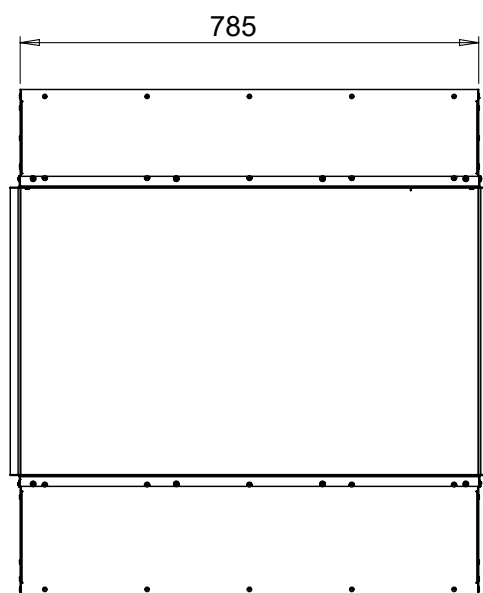

1 sided, 2 sided, 3 sided

Fuel Bed Options

REAL logs, ceramic logs

Control Options

Remote control

Technical Drawings

NERO 780-2 w/ Ceramic log fuel bed

NERO 780 SLIMLINE