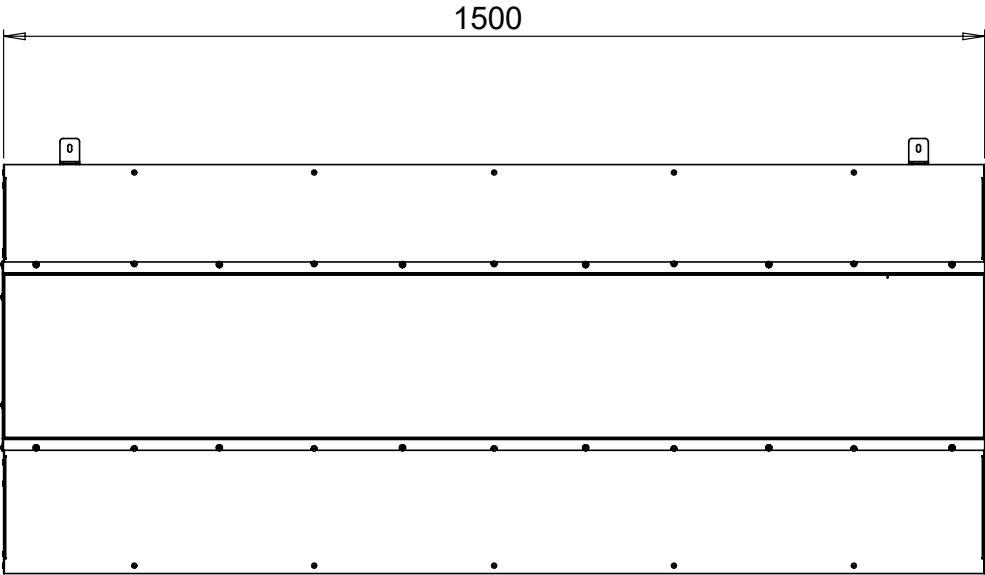

Technical Drawings

Scan the QR code below to order your **FREE** NERO 1500 template

NERO 1500-3 w/ REAL log fuel bed

NERO 1200

Configurations

1 sided, 2 sided, 3 sided

Fuel Bed Options

REAL logs