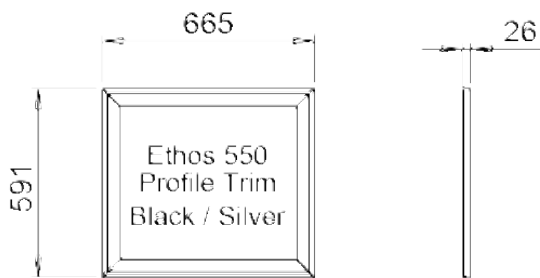

Ethos Options

Bronze, Satin / Silver & Black / Silver

Black

Black

Note : *421 x *752 are fixed minimum dimensions

Black

Note : *752 & *577 are fixed minimum dimensions

Black / Silver