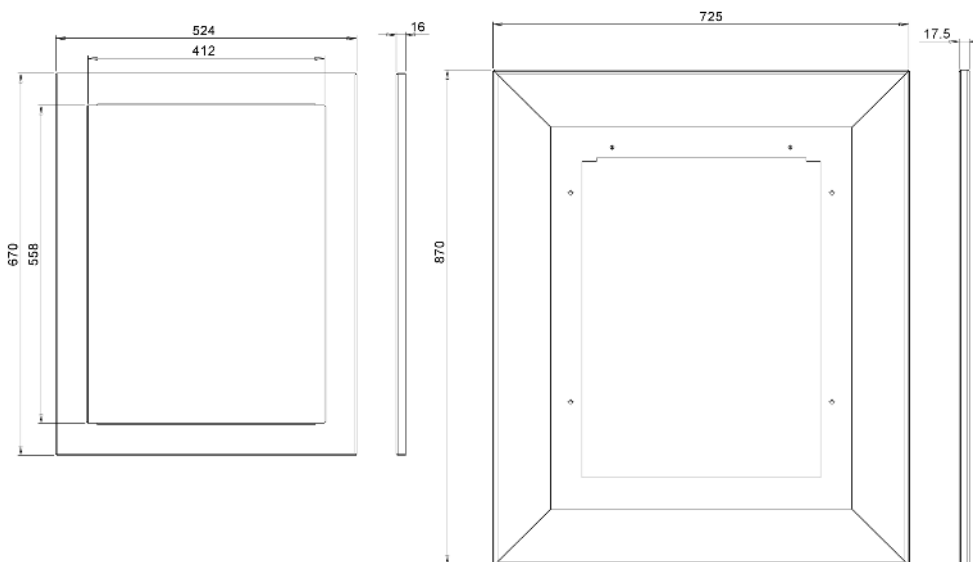

VIRAGE 4-SIDED

Fuel Type

Gas (NG)

Flue Type

Conventional Flue

Fuel Bed Options

Coal, Pebble, Ripped Coal, Modular Coal, Modular Pebble, Deluxe Pebble, Driftwood, Logs

Control Options

Manual Control, Slide Control, Remote Control

Interior Options

Plain

Frames

Chrome, Brushed, Black, Profile Satin, Profile Brass

Accessories

Backplate

Technical Drawings