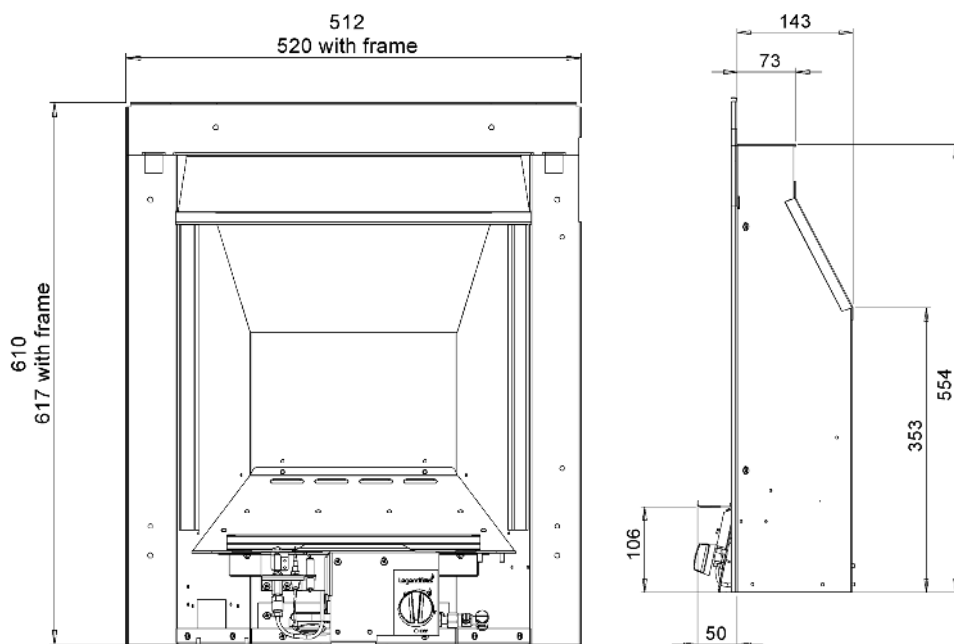

SPIRIT

Fuel Type

Gas (NG)

Flue Type

Conventional Flue

Fuel Bed Options

Coal, Pebble, Modular Coal, Modular Pebble, Deluxe Pebble

Control Options

Manual Control, Slide Control, Remote Control

Interior Options

Plain, Brick

Frames

Brass, Chrome, Brushed, Black, Black/Nickel, Black/Brass, Black/Chrome, V2 Brushed, V2 Black, V2 Chrome, V2 Black Nickel

Technical Drawings