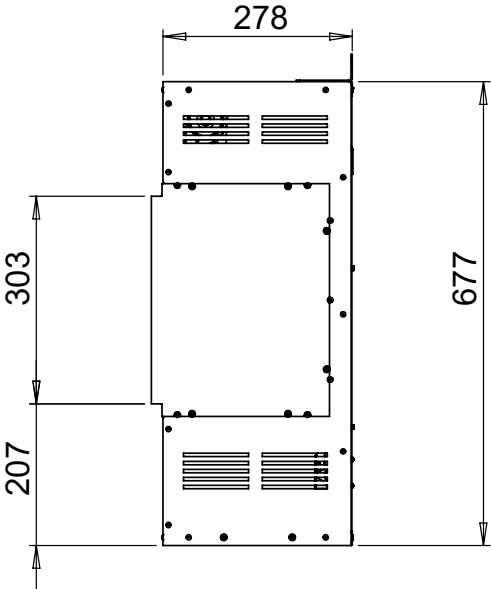

NERO 1200

Configurations

1 sided, 2 sided, 3 sided

Fuel Bed Options

REAL logs

Control Options

Remote control

Technical Drawings