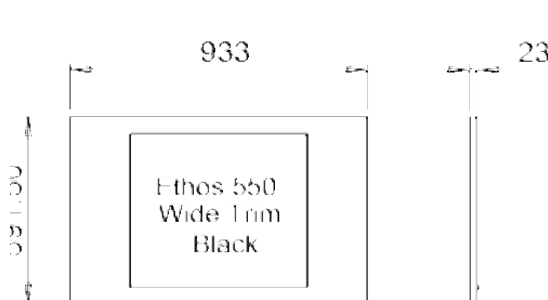

Technical Specifications

Ethos Options

Black