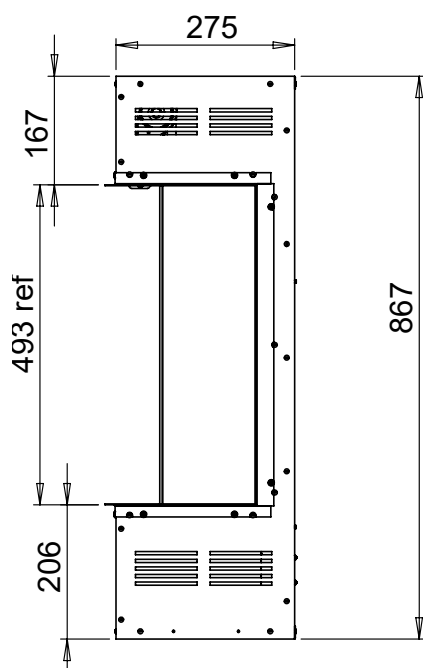

1 sided, 2 sided, 3 sided

Fuel Bed Options

REAL logs, ceramic logs

Control Options

Remote control

Technical Drawings

NERO 780-2 w/ Ceramic log fuel bed

NERO 780 SLIMLINE