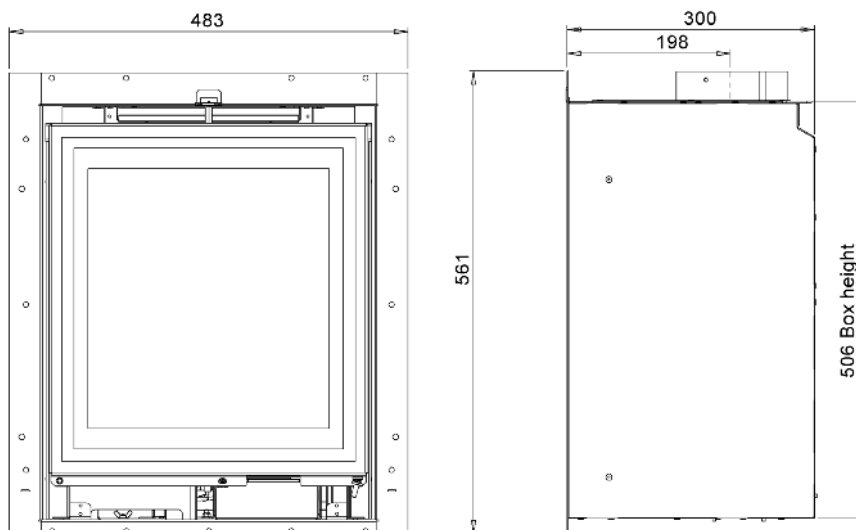

Technical Drawings

Technical Information

INPUT	OUTPUT	EFFICIENCY	ENERGY RATING
5.5kW	4.0kW	81%	

Ethos 400//Natural Interior//Logs//Chrome Frame//Chrome Aviva

ETHOS 3S

Fuel Type

Gas (NG)

Flue Type