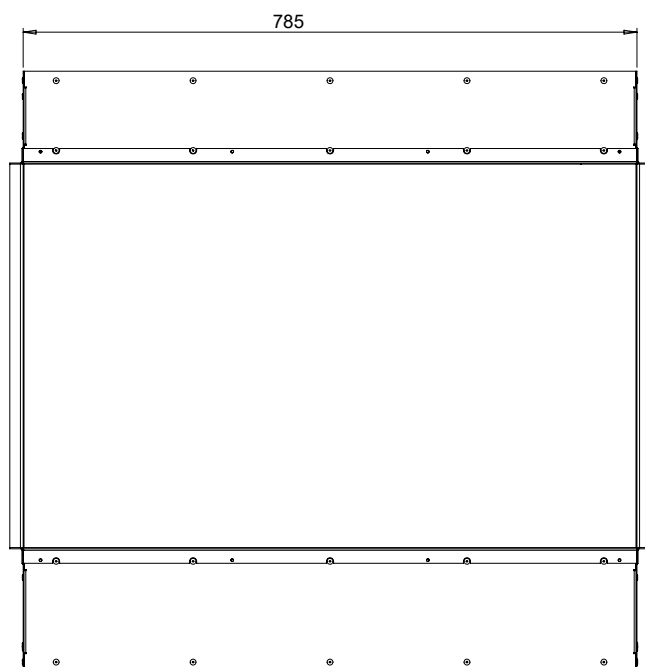

NERO 780 SLIMLINE

Fuel Type

Electric

Configurations

1 sided, 2 sided, 3 sided

Fuel Bed Options

REAL logs

Control Options

Remote control

Technical Drawings