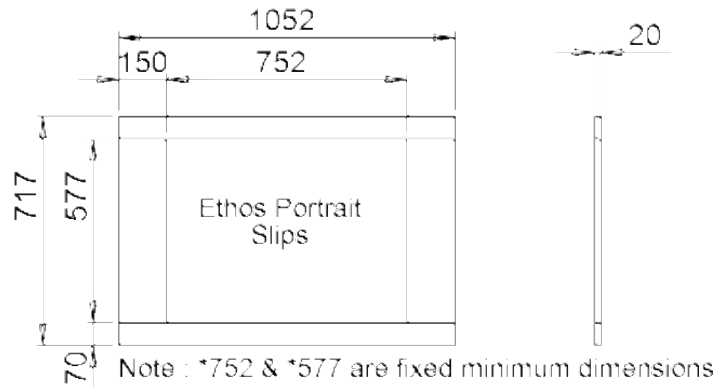

Ethos Options

Bronze, Satin / Silver & Black / Silver

Black

Black

Note : *421 x *752 are fixed minimum dimensions

Black

Note : *752 & *577 are fixed minimum dimensions

Black / Silver