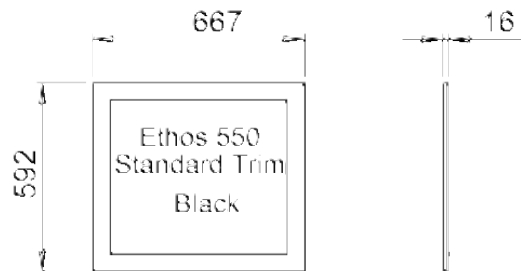

Ethos Options

Bronze, Satin / Silver & Black / Silver

Black

Black

Note : *421 x *752 are fixed minimum dimensions

Black

Note : *752 & *577 are fixed minimum dimensions

Black / Silver