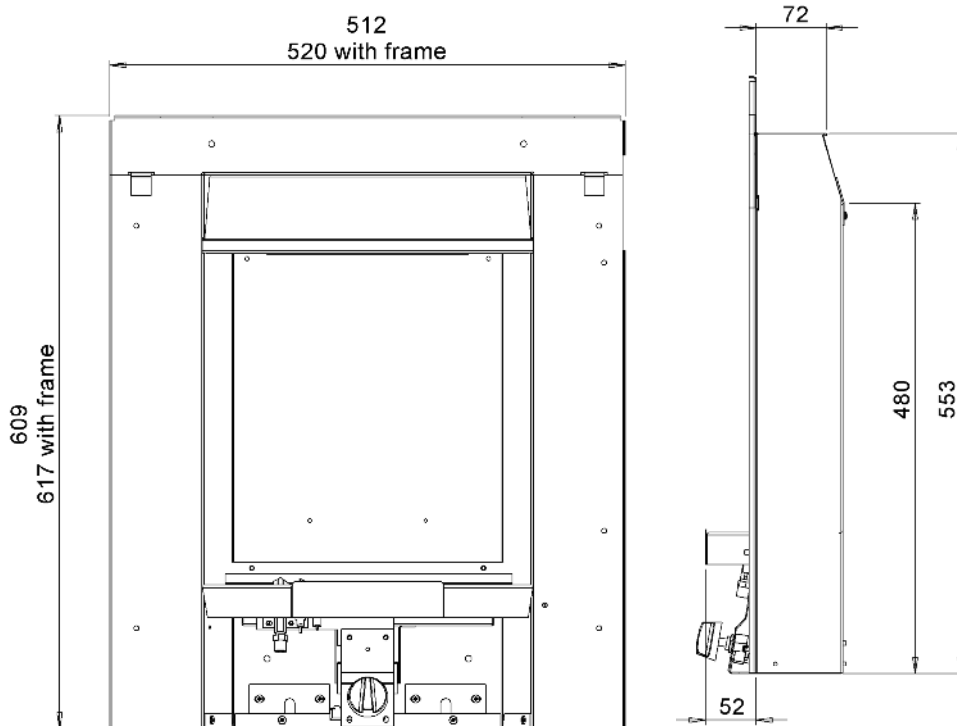

Manual Control, Slide Control, Remote Control

Interior Options

Plain

Frames

Brass, Chrome, Brushed, Black, Black/Nickel, Black/Brass, Black/Chrome, V2 Brushed, V2 Black, V2 Chrome, V2 Black Nickel

Technical Drawings