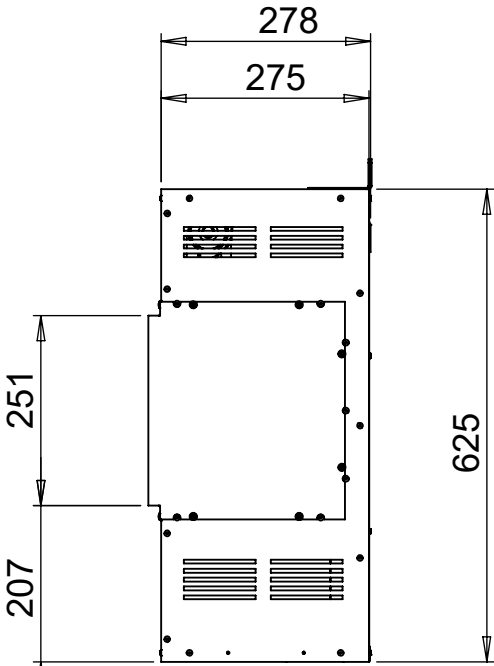

Technical Drawings

Scan the QR code below to order your **FREE** NERO 1500 template

NERO 1500-3 w/ REAL log fuel bed

NERO 1200

Configurations

1 sided, 2 sided, 3 sided

Fuel Bed Options

REAL logs