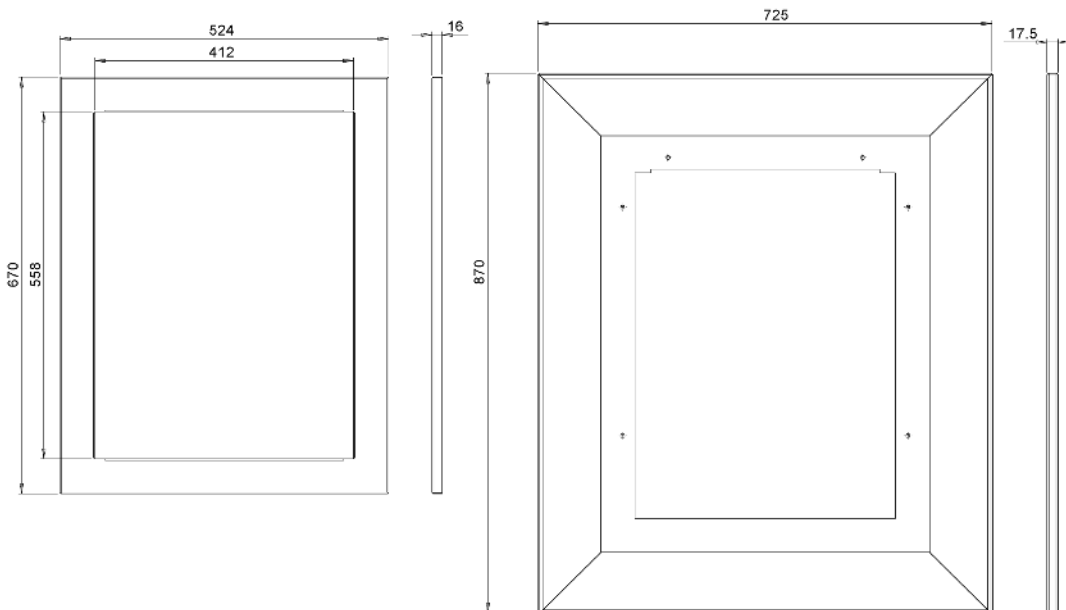

Frames

Brushed, Chrome, Black

Interior Options

Plain, Brick

Accessories

Backplate

Technical Drawings

Vantage 4-sided//Plain Liners//Coal//Brushed V2 Frame