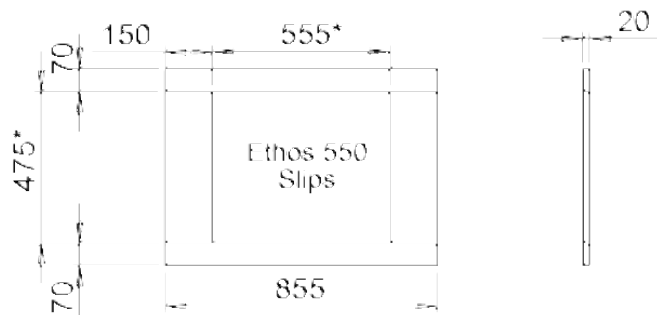

Ethos 550 Slips