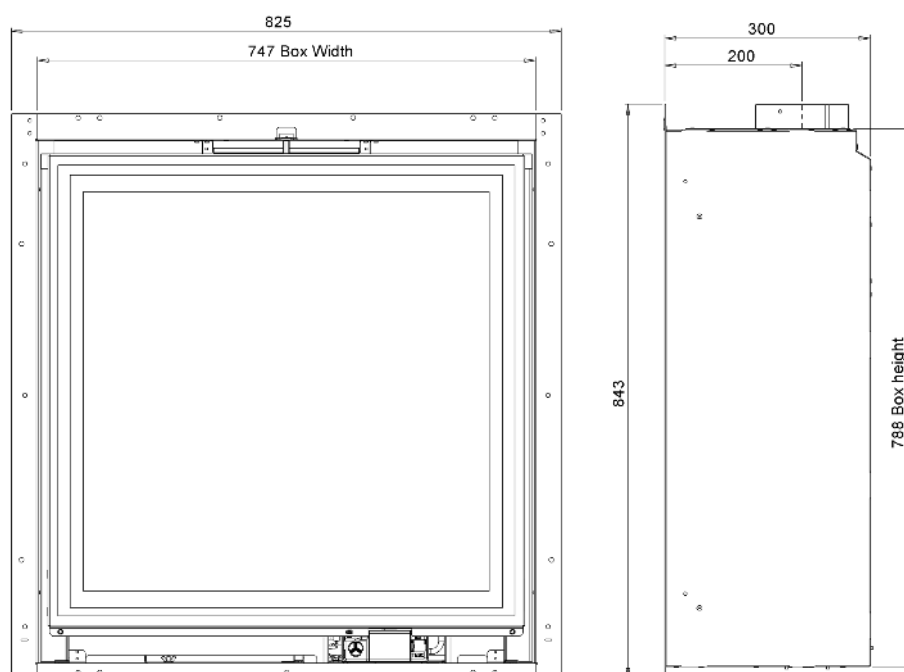

Technical Drawings

Technical Information

INPUT	OUTPUT	EFFICIENCY	ENERGY RATING
7.4kW	5.2kW	82.3%	

Ethos Super Portrait//Black Interior//Logs//Fireplace Installation

ETHOS 550

Fuel Type

Gas (NG)

Flue Type