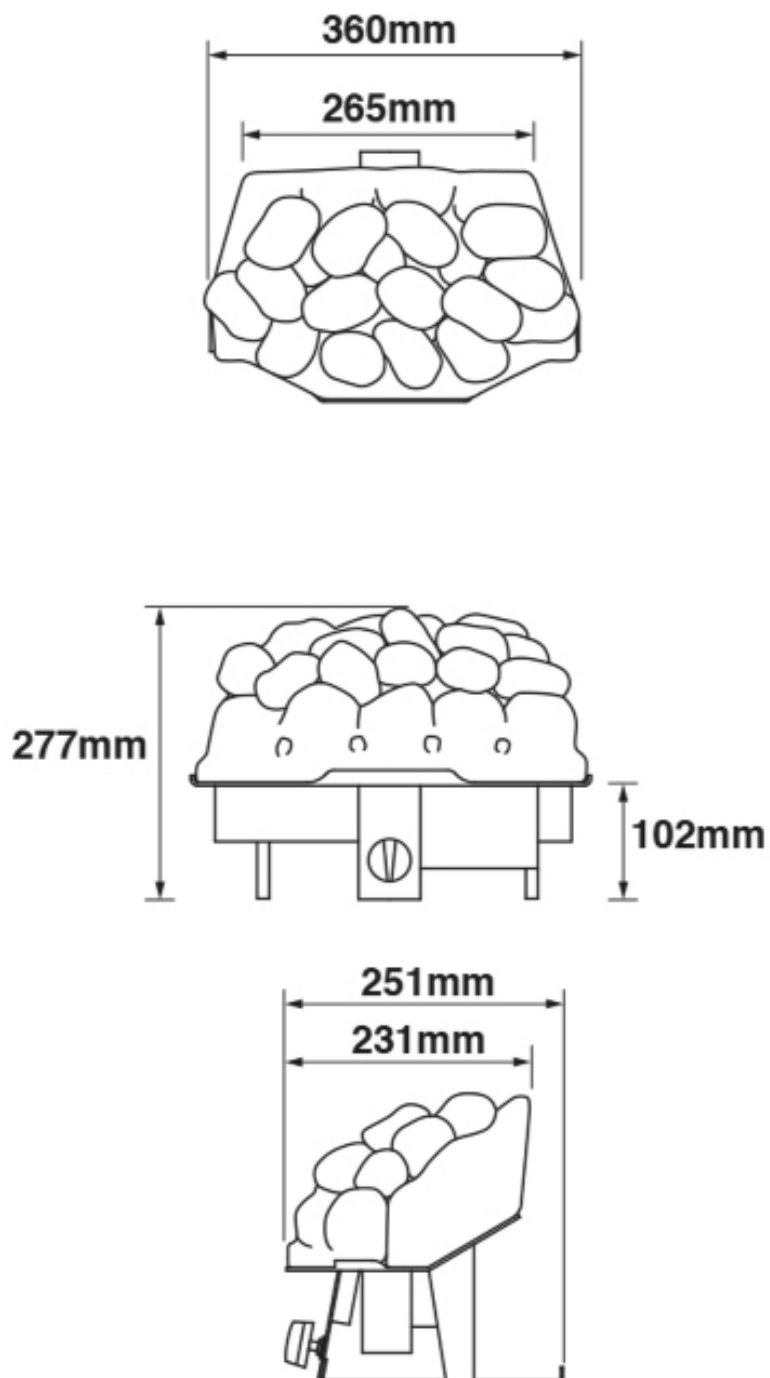

HERITAGE

Fuel Type

Gas (NG)

Fuel Bed Options

Coal

Control Options

Manual Control

Technical Drawings