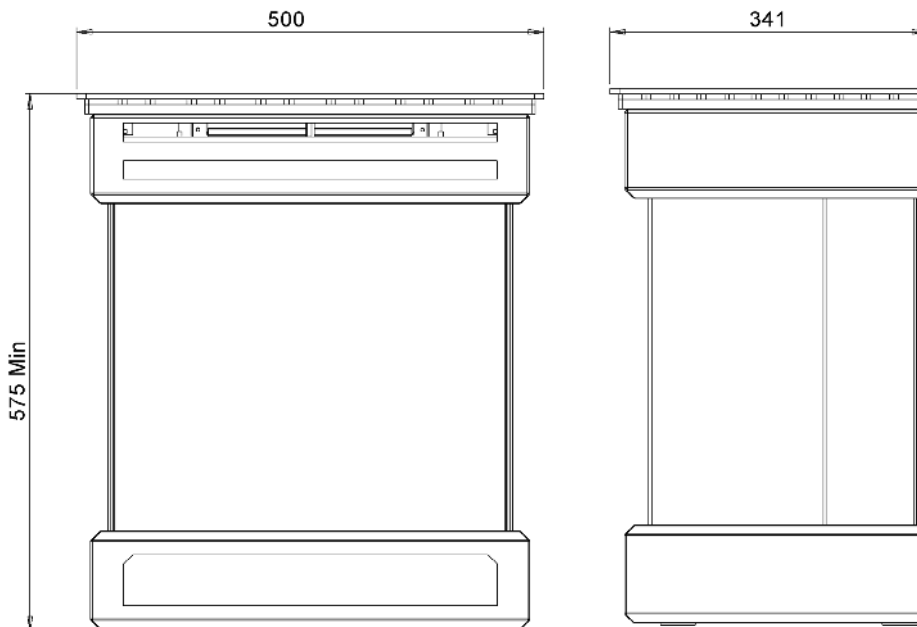

Mains Adaptor

Technical Drawings

Technical Information

INPUT	OUTPUT	EFFICIENCY	ENERGY RATING
5.5kW	4.62kW	84.0%	

Efficiency - 84%
Output - 4.2kW

Ethos 3s//Natural Interior//Logs

ETHOS 400 STOVE

Fuel Type