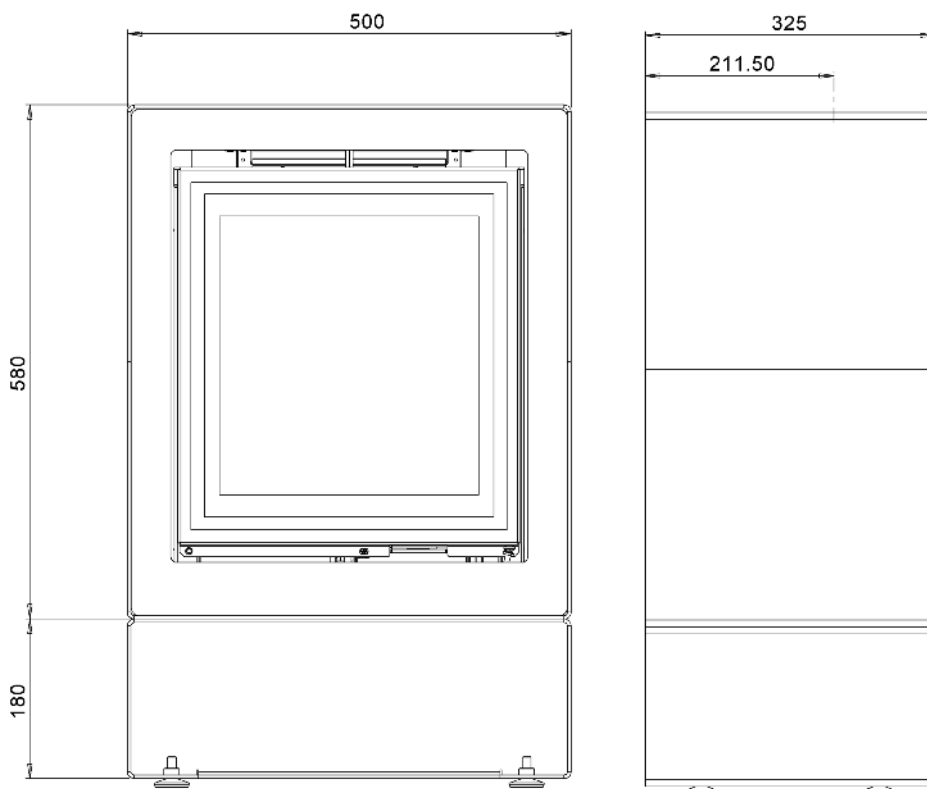

Natural, Black, Brick, Black Glass

Accessories

Mains Adaptor

Technical Drawings

Technical Information

INPUT	OUTPUT	EFFICIENCY	ENERGY RATING
5.5kW	4.45kW	81.0%	

Ethos 400 Stove//Natural Interior//Logs//Log Store