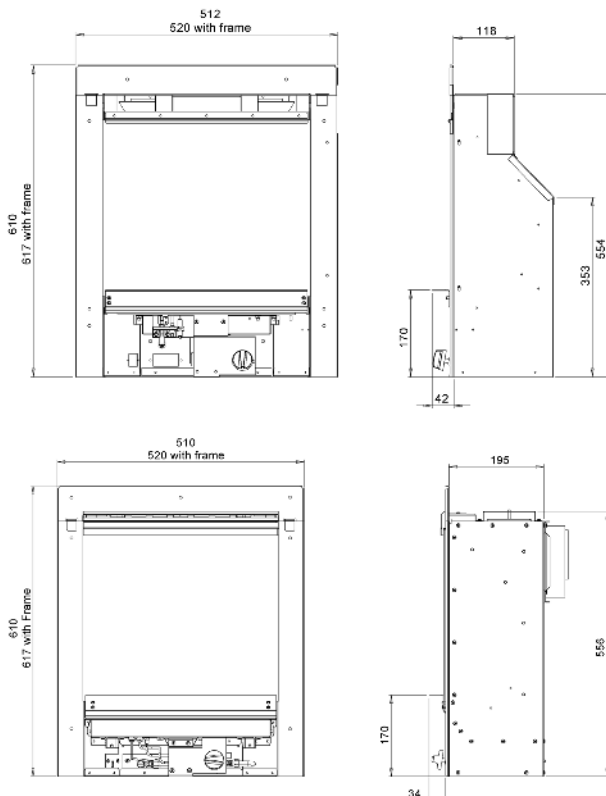

Technical Drawings

Technical Information

EVORA CF

INPUT	OUTPUT	EFFICIENCY	ENERGY RATING
5.5kW	4.45kW	81.0%	D

EVORA BF

INPUT	OUTPUT	EFFICIENCY	ENERGY RATING
4.5kW	3.8kW	83.0%	C

Evora//Plain Liners//Coal//Chrome Frame//Chrome Duet