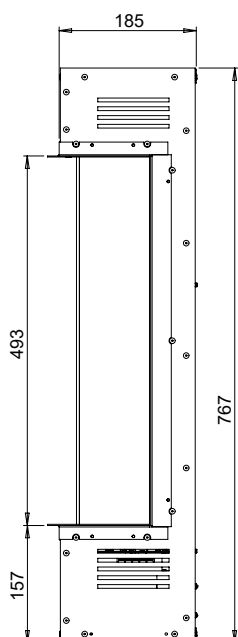

NERO 780 SLIMLINE

Fuel Type

Electric

Configurations

1 sided, 2 sided, 3 sided

Fuel Bed Options

REAL logs

Control Options

Remote control

Technical Drawings