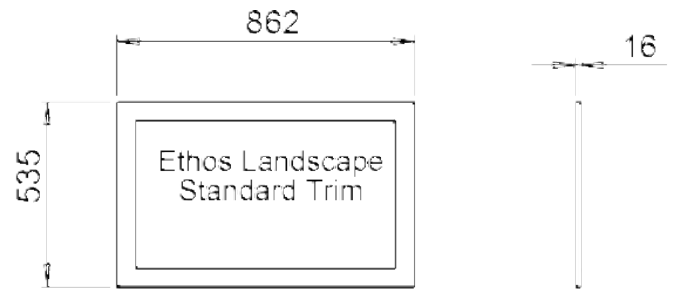

Ethos Options

Bronze, Satin / Silver & Black / Silver

Black

Black

Note : *421 x *752 are fixed minimum dimensions

Black

Note : *752 & *577 are fixed minimum dimensions

Black / Silver