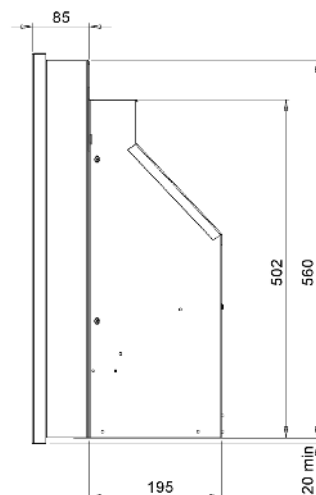

Control Options

Manual Control, Remote Control

Interior Options

Plain

Frame Options

Piano Black

Technical Drawings

Mirage//Plain Liners//Coal//Piano Black Frame