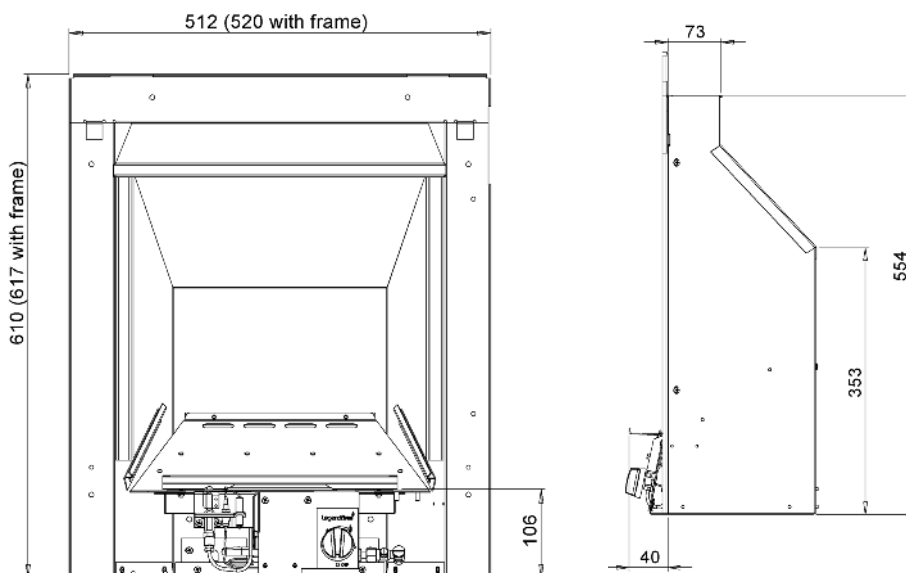

VANTAGE

Fuel Type

Gas (NG)

Flue Type

Conventional Flue

Fuel Bed Options

Coal, Pebble, Ripped Coal, Modular Coal, Modular Pebble, Deluxe Pebble, Driftwood, Logs

Control Options

Manual Control, Slide Control, Remote Control

Interior Options

Plain, Brick

Frames

Brass, Chrome, Brushed, Black, Black/Nickel, Black/Brass, Black/Chrome, V2 Brushed, V2 Black, V2 Chrome, V2 Black Nickel

Technical Drawings