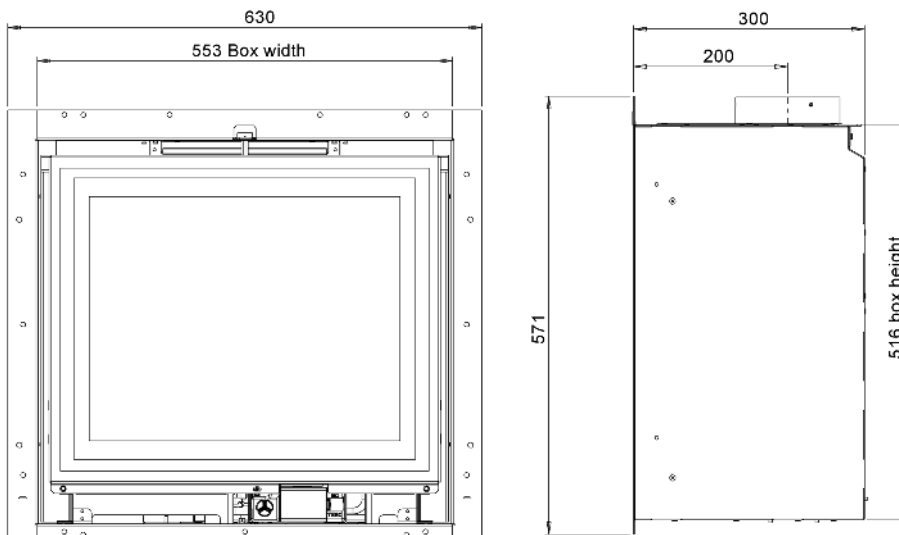

ETHOS 550

Fuel Type

Gas (NG)

Flue Type

Conventional Flue

Fuel Bed Options

Logs, Split Logs

Control Options

Remote control

Frames

Profile Black, Frameless Edge Kit, Landscape Black, Black Nickel

Interior Options

Natural, Black, Brick, Black Glass

Accessories

Mains Adaptor

Technical Drawings