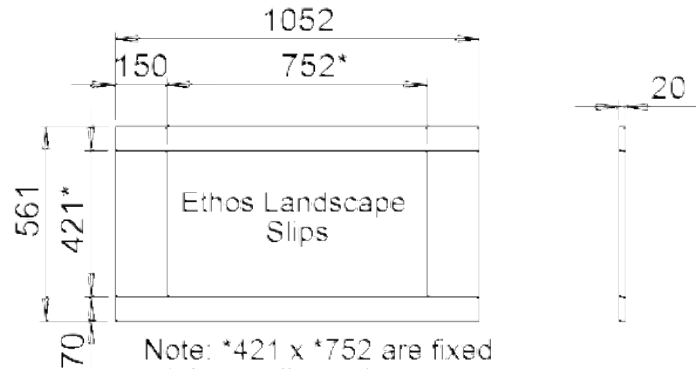

Ethos Options

Bronze, Satin / Silver & Black / Silver

Black

Black

Note : *421 x *752 are fixed minimum dimensions

Black

Note : *752 & *577 are fixed minimum dimensions

Black / Silver