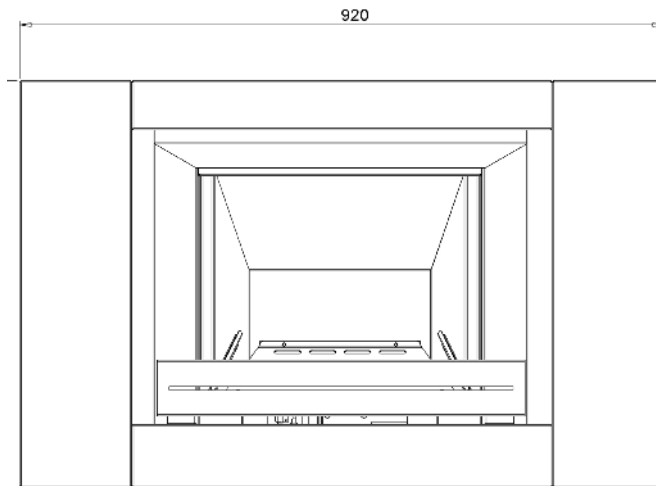

Control Options

Manual Control, Remote Control

Interior Options

Plain

Frame Options

Piano Black

Technical Drawings

Mirage//Plain Liners//Coal//Piano Black Frame