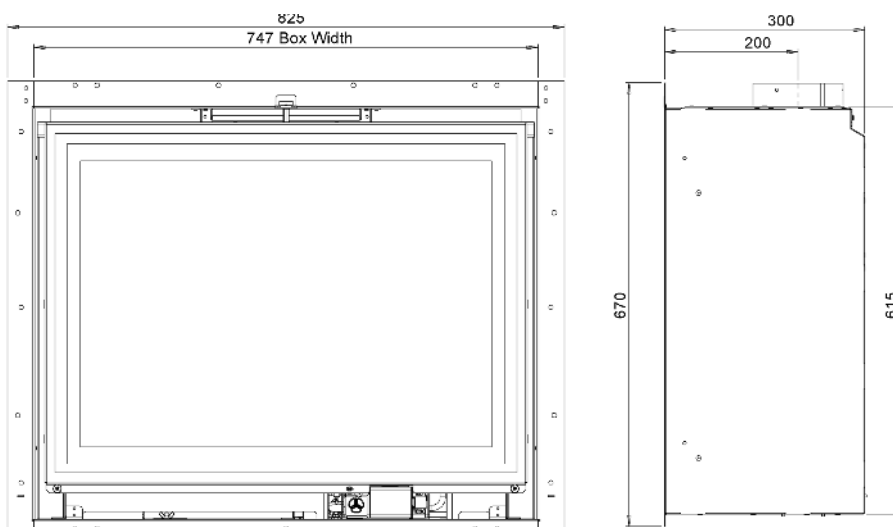

Technical Information

INPUT	OUTPUT	EFFICIENCY	ENERGY RATING
7.4kW	5.48kW	82.3%	D

Ethos Portrait//Brick Interior//Split Logs//Fireplace Installation

ETHOS SUPER PORTRAIT

Fuel Type

Gas (NG)

Flue Type

Conventional Flue