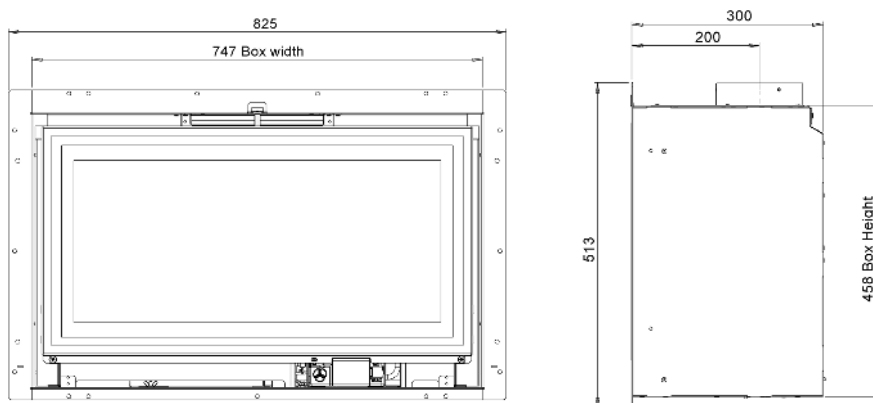

Natural, Black, Brick, Black Glass

Accessories

Mains Adaptor

Technical Drawings

Technical Information

INPUT	OUTPUT	EFFICIENCY	ENERGY RATING
6.0kW	4.71kW	87.2%	

Ethos Landscape//Natural Interior//Logs//Black Landscape Frame