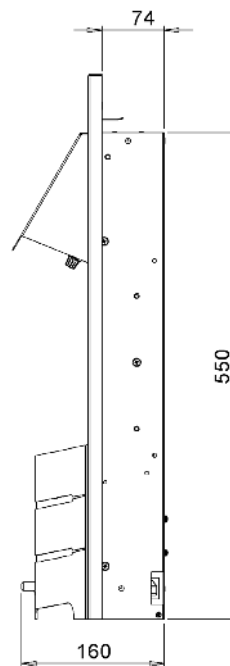

WRAITH

Fuel Type

Electric

Fuel Bed Options

Coal, Pebble, Logs

Control Options

Manual Control

Frames

V2 Brushed, V2 Black, V2 Chrome

Accessories

Matching Canopy, 1" Spacer, 2" Spacer, 3" Spacer

Technical Drawings