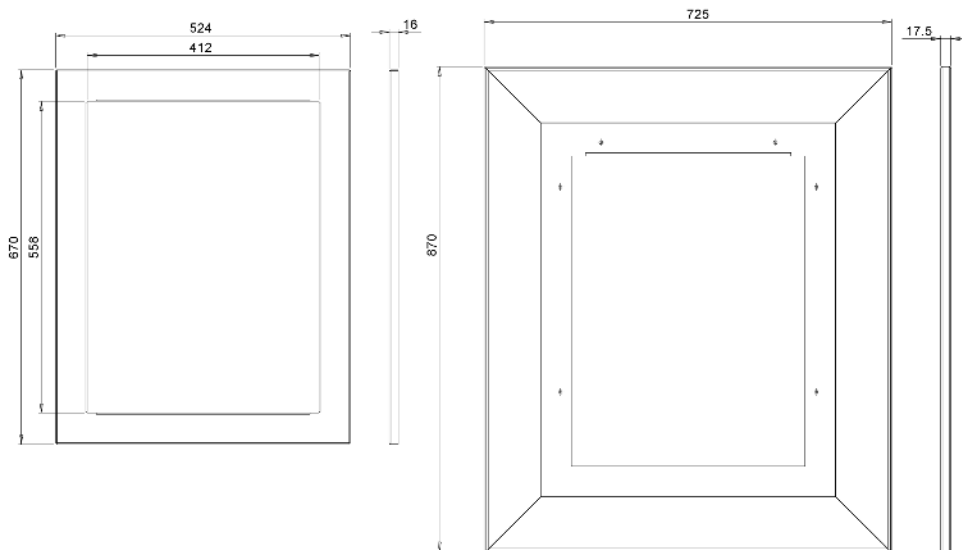

Manual Control, Slide Control (CF Only), Remote Control

Interior Options

Plain

Frames

Chrome, Brushed, Black, Brushed, Profile Satin, Profile Brass

Accessories

Backplate

Technical Drawings