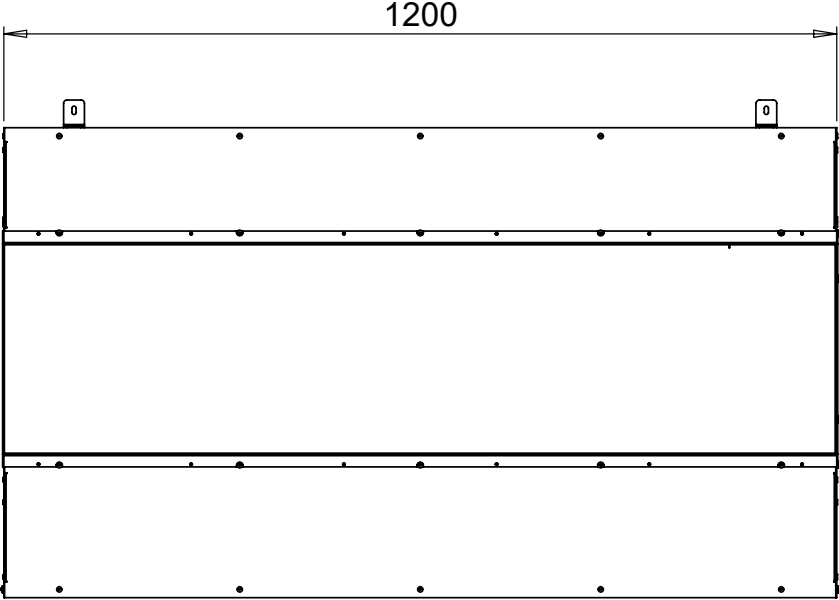

NERO 1200

Configurations

1 sided, 2 sided, 3 sided

Fuel Bed Options

REAL logs

Control Options

Remote control

Technical Drawings