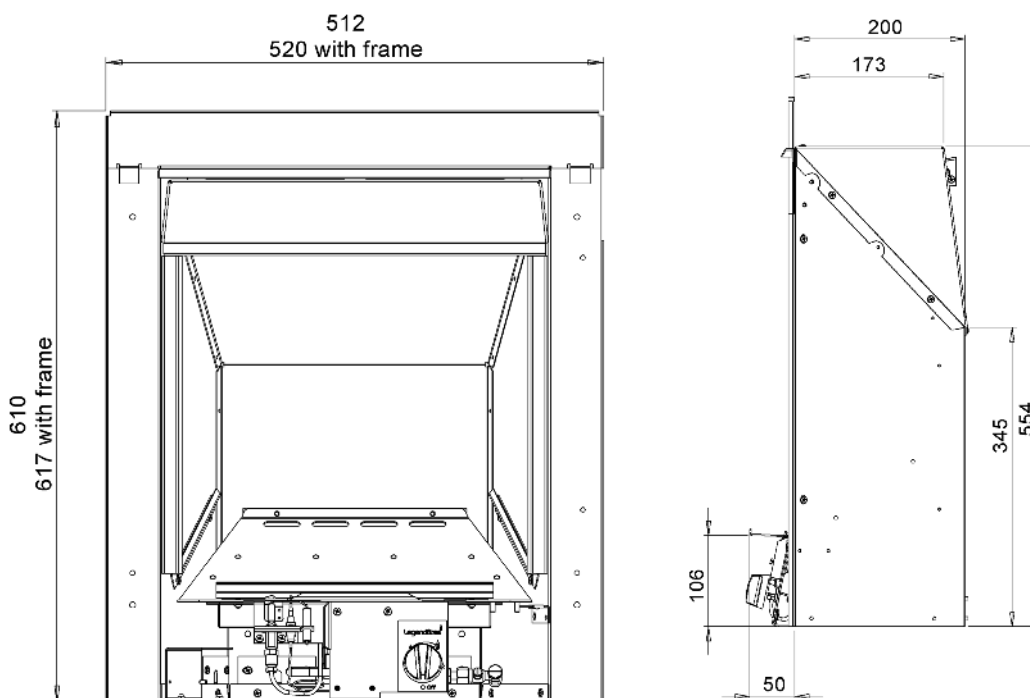

Manual Control, Slide Control, Remote Control

Interior Options

Plain

Frames

Brass, Chrome, Brushed, Black, Black/Nickel, Black/Brass, Black/Chrome, V2 Brushed, V2 Black, V2 Chrome, V2 Black Nickel

Technical Drawings