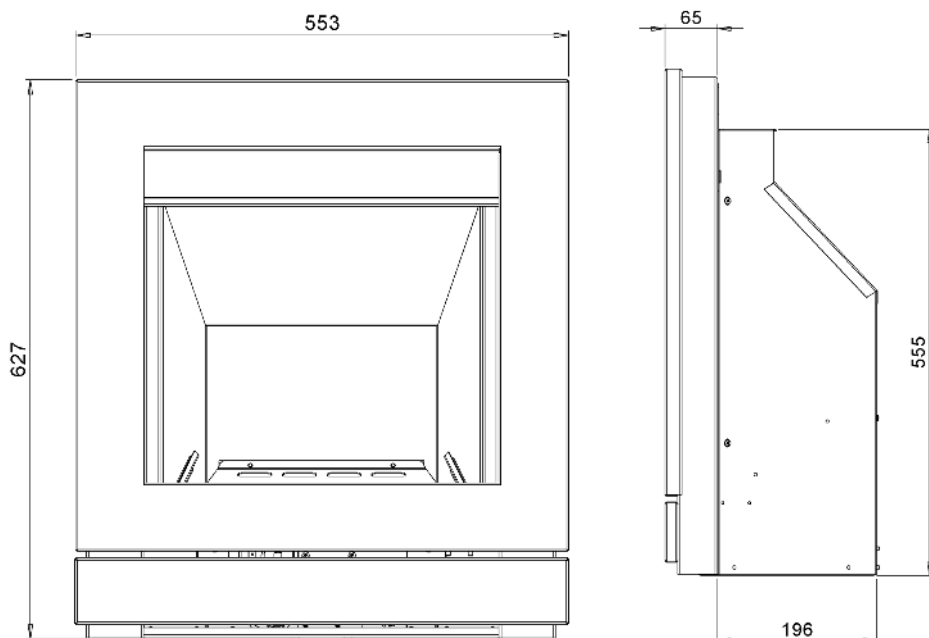

Manual Control, Remote Control

Interior Options

Plain

Frame Options

Piano Black

Technical Drawings

Sintra//Plain Liners//Modular Coal//Piano Black Frame

HERITAGE