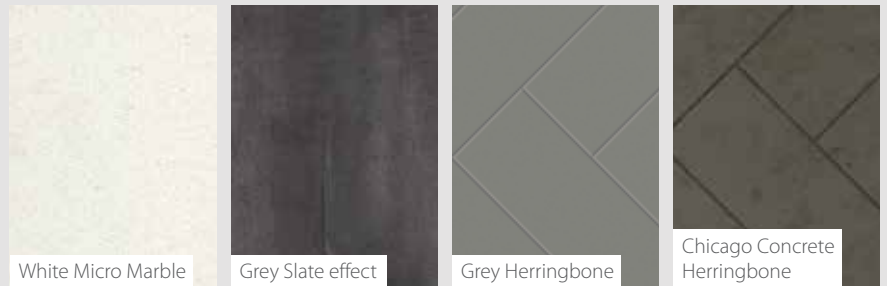

Micro Marble Inglenooks

The charm of micro marble is captivating in an inglenook design; available in White, each surround can be beautifully paired with four optional back panels. Choose from White Marble, Grey Herringbone, Chicago Concrete Herringbone or Grey Slate effect and create the perfect combination to compliment your interior whether contemporary or traditional.

Motion Sense under mantel lighting can be activated from a subtle hand movement across the surround to adorn the inglenook back panel with a warm glow.

Our micro marble Inglenooks are suitable for electric stoves only; choose from our range of contemporary and traditional electric stoves and add a decorative flue for the look of a real woodburning stove.

(Stoves sold separately)

(Stoves sold separately)

Key

- Stove Switch
- Motion Sense Undermantel Lighting
- Flat wall fix
- Decorative Flue available

Back Panel Options

Choose your perfect back panel from a choice of 4. Each back panel has a cut out for a cable to pass through